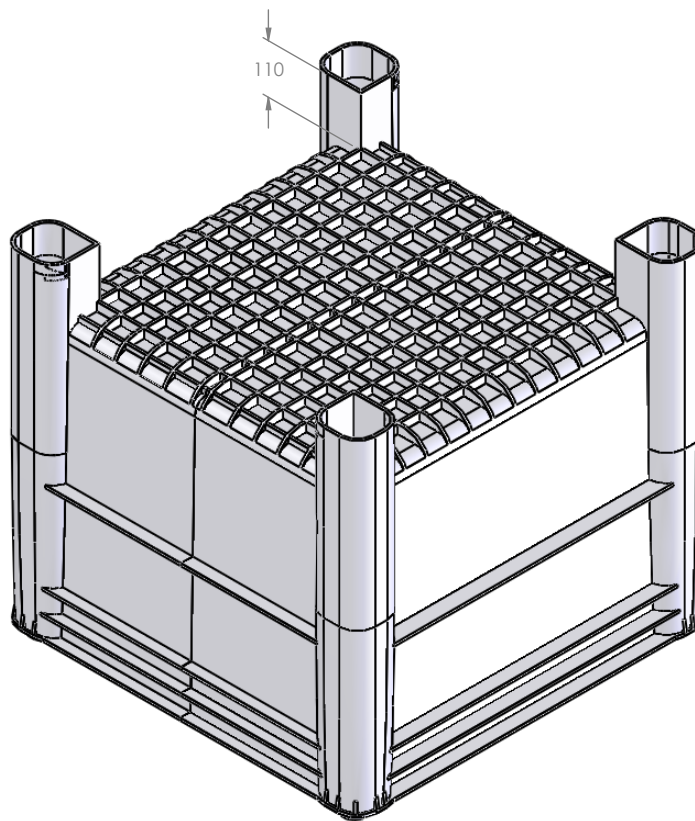

\* Please note since April 1st there is a change in dimension

Dimension Tolerance  $\pm 1\%$

BOX-PALLET TYPE :

800 SL-800

CATALOG NO: 10031000006

**PLASTIC PRODUCTS**

DOLAV PLASTIC PRODUCTS Cooperative Society Ltd